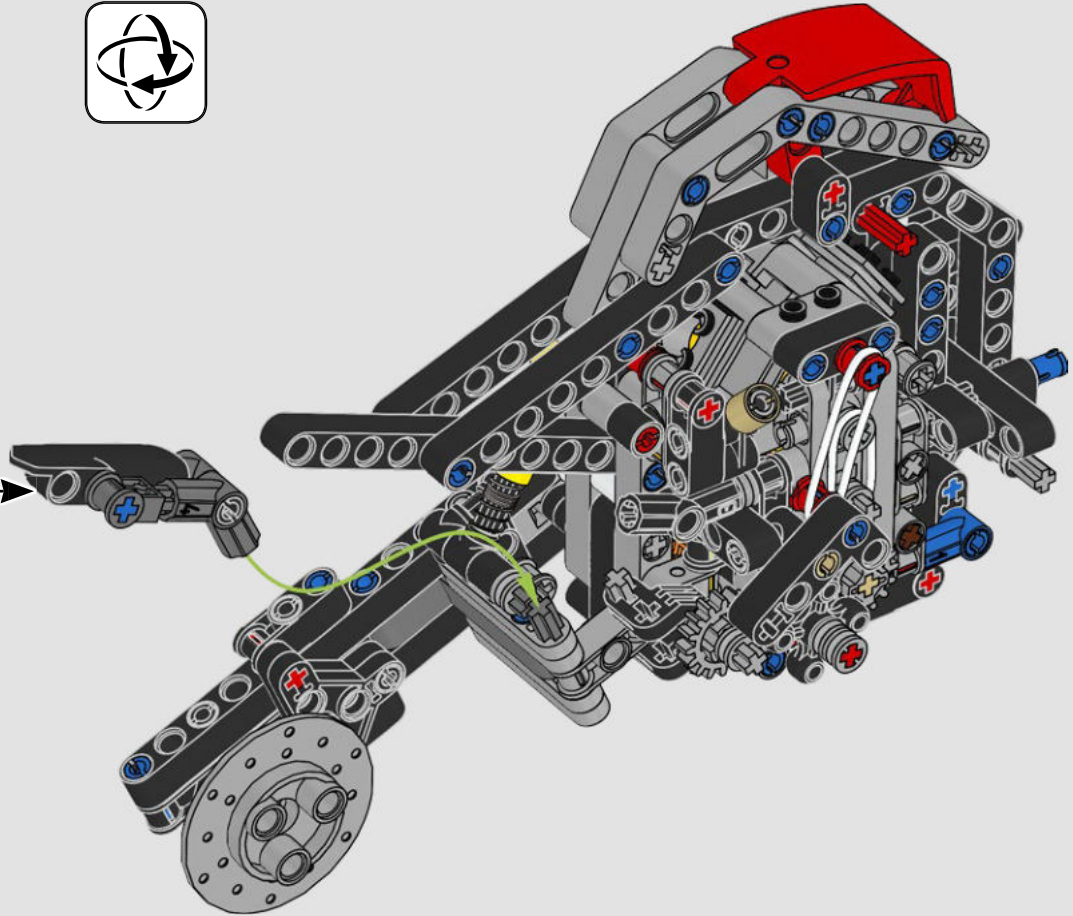

# 103

**1**

**2**

**3**

This block contains three numbered steps for assembly. Step 1 shows a grey axle with a stop being inserted into a grey connector. Step 2 shows a blue pin being inserted into the axle. Step 3 shows a black Technic beam (part 21) being attached to the connector. A circular arrow icon is located to the right of the steps.