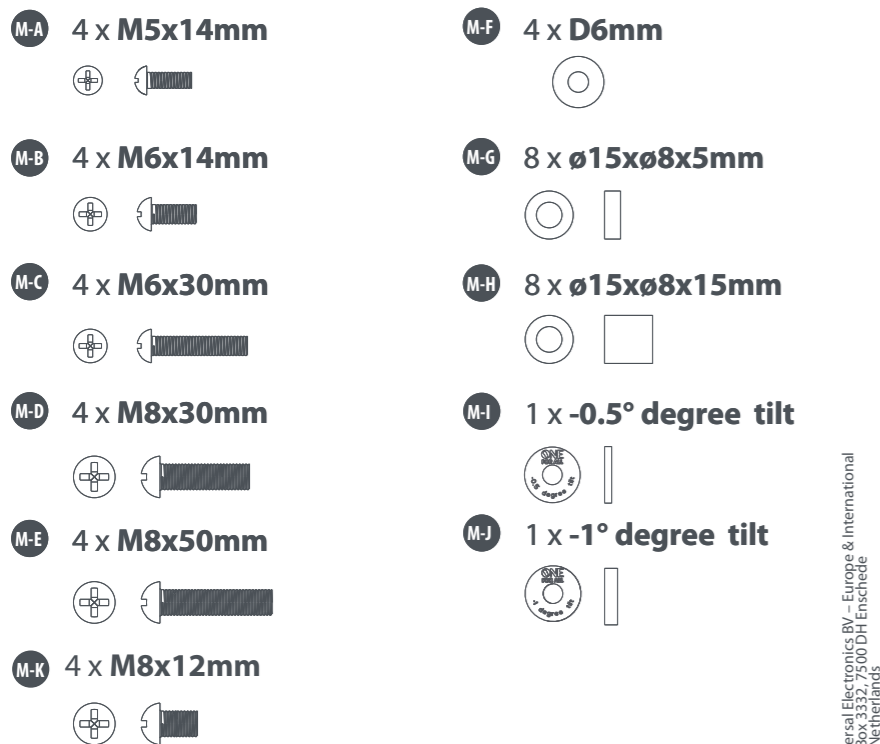

Universal  
400 x 600 max

WM6652  
© 2021 Universal Electronics BV - Europe & International  
RDN1201221 The Netherlands