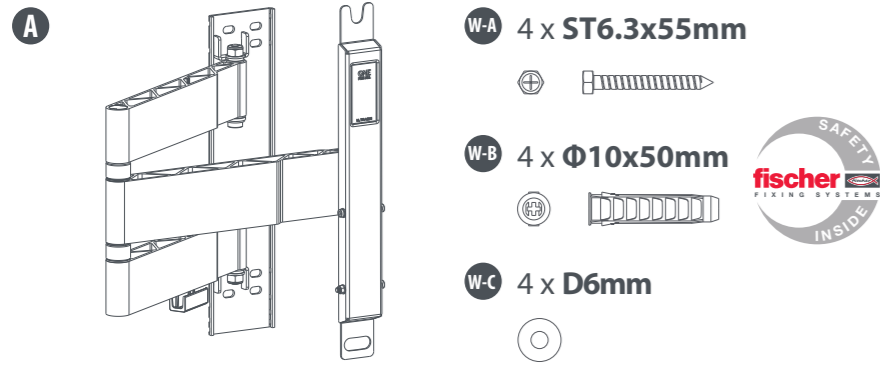

Universal  
400 x 600 max

WM6652  
© 2021 Universal Electronics BV - Europe & International  
RDN1201221 The Netherlands