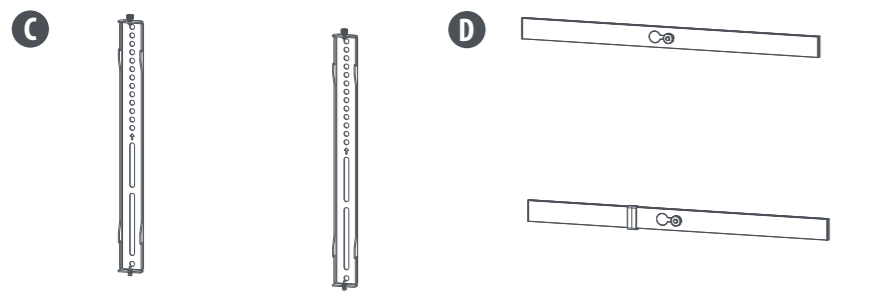

Universal  
400 x 600 max

WM6652  
© 2021 Universal Electronics BV - Europe & International  
RDN1201221 The Netherlands