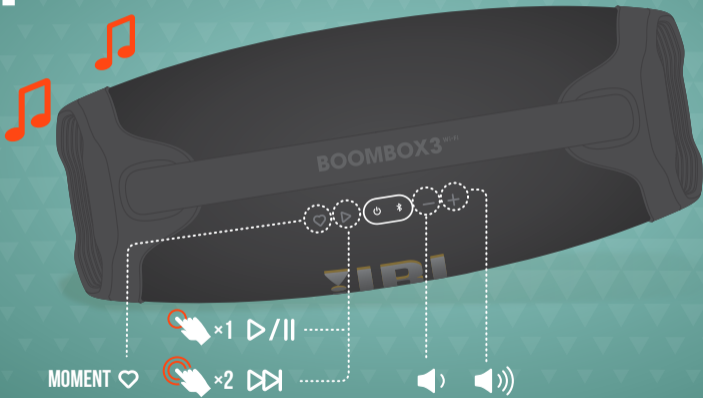

# MUSIC STREAMING

STREAM MUSIC THROUGH THE JBL ONE APP OR THE SERVICES YOU HAVE ENABLED IN THE JBL ONE APP.

# BLUETOOTH PAIRING

①  x1

②

# PLAY

ON THE SPEAKER, PRESS  TO SELECT THE PLAYLIST AND SPEAKER SETTINGS THAT YOU HAVE PRESET IN THE JBL ONE APP.