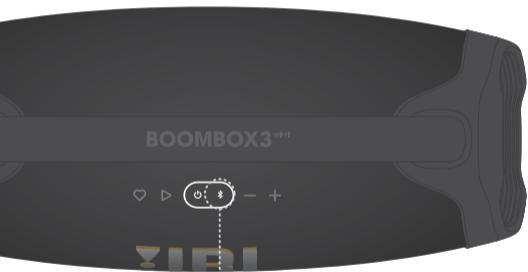

BLUETOOTH PAIRING