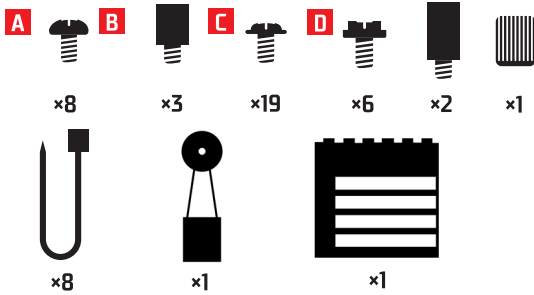

## Panel I/O / Panel We/Wy

- 1 USB-C
- 2 USB 3.0
- 3 AUDIO
- 4 MIC
- 5 LED
- 6 POWER