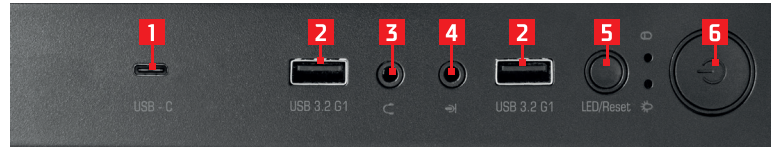

## Panel I/O / Panel We/Wy

- 1 USB-C
- 2 USB 3.0
- 3 AUDIO
- 4 MIC
- 5 LED
- 6 POWER