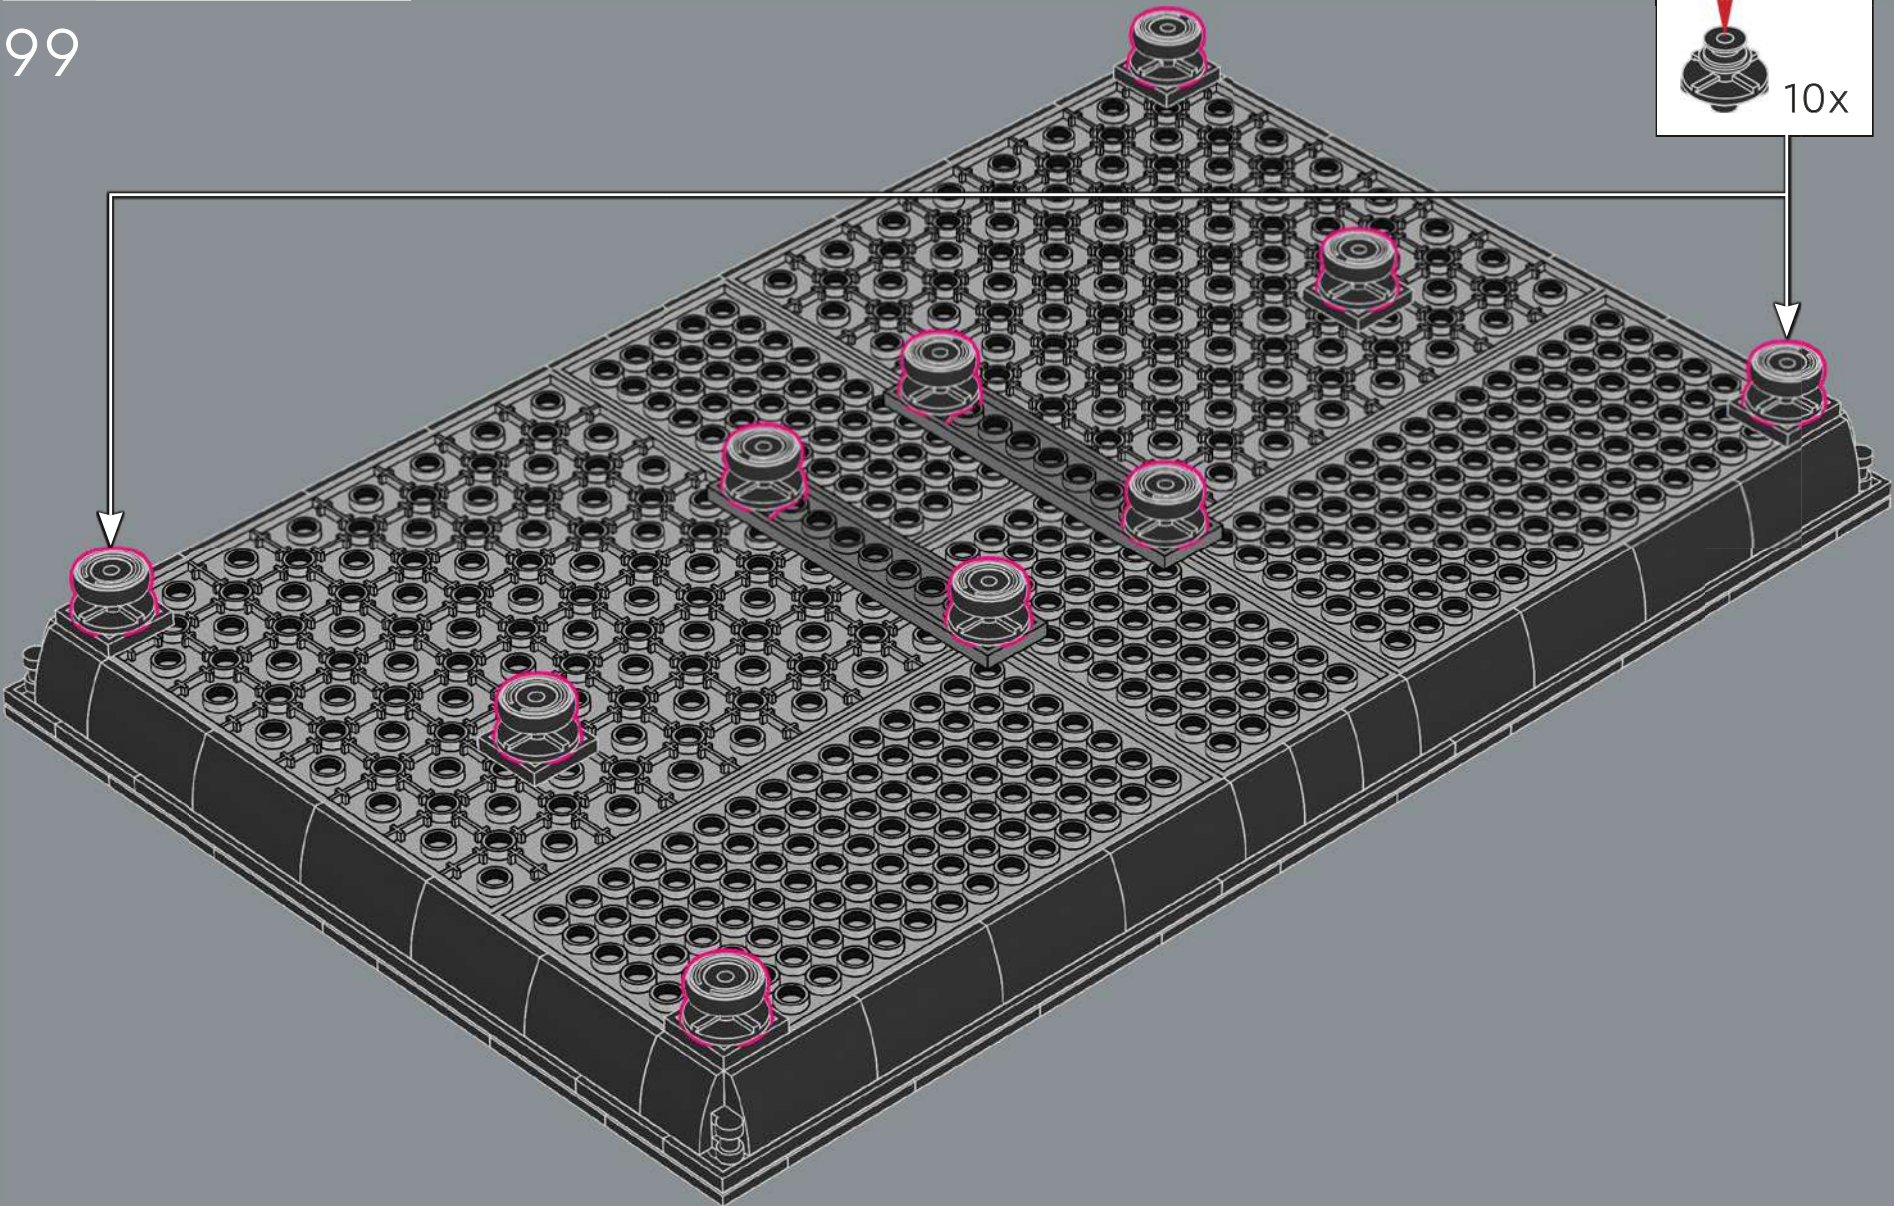

95

96

Recognise the base frame design for this model? We reused the flowerpot design from the LEGO® Icons 10281 Bonsai Tree set to emulate a similar look and feel.

97

98

99

Winding pathways invite you to see the garden
(and maybe other things?) from different perspectives.