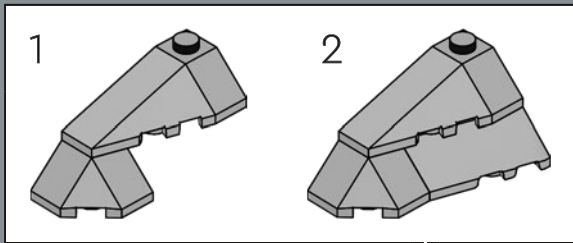

115

Stones, rocks and sand often bring deeper meaning to the grounds.