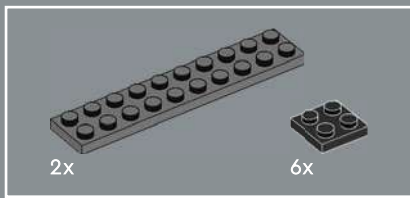

95

96

Recognise the base frame design for this model? We reused the flowerpot design from the LEGO® Icons 10281 Bonsai Tree set to emulate a similar look and feel.

97

98

99

Winding pathways invite you to see the garden
(and maybe other things?) from different perspectives.