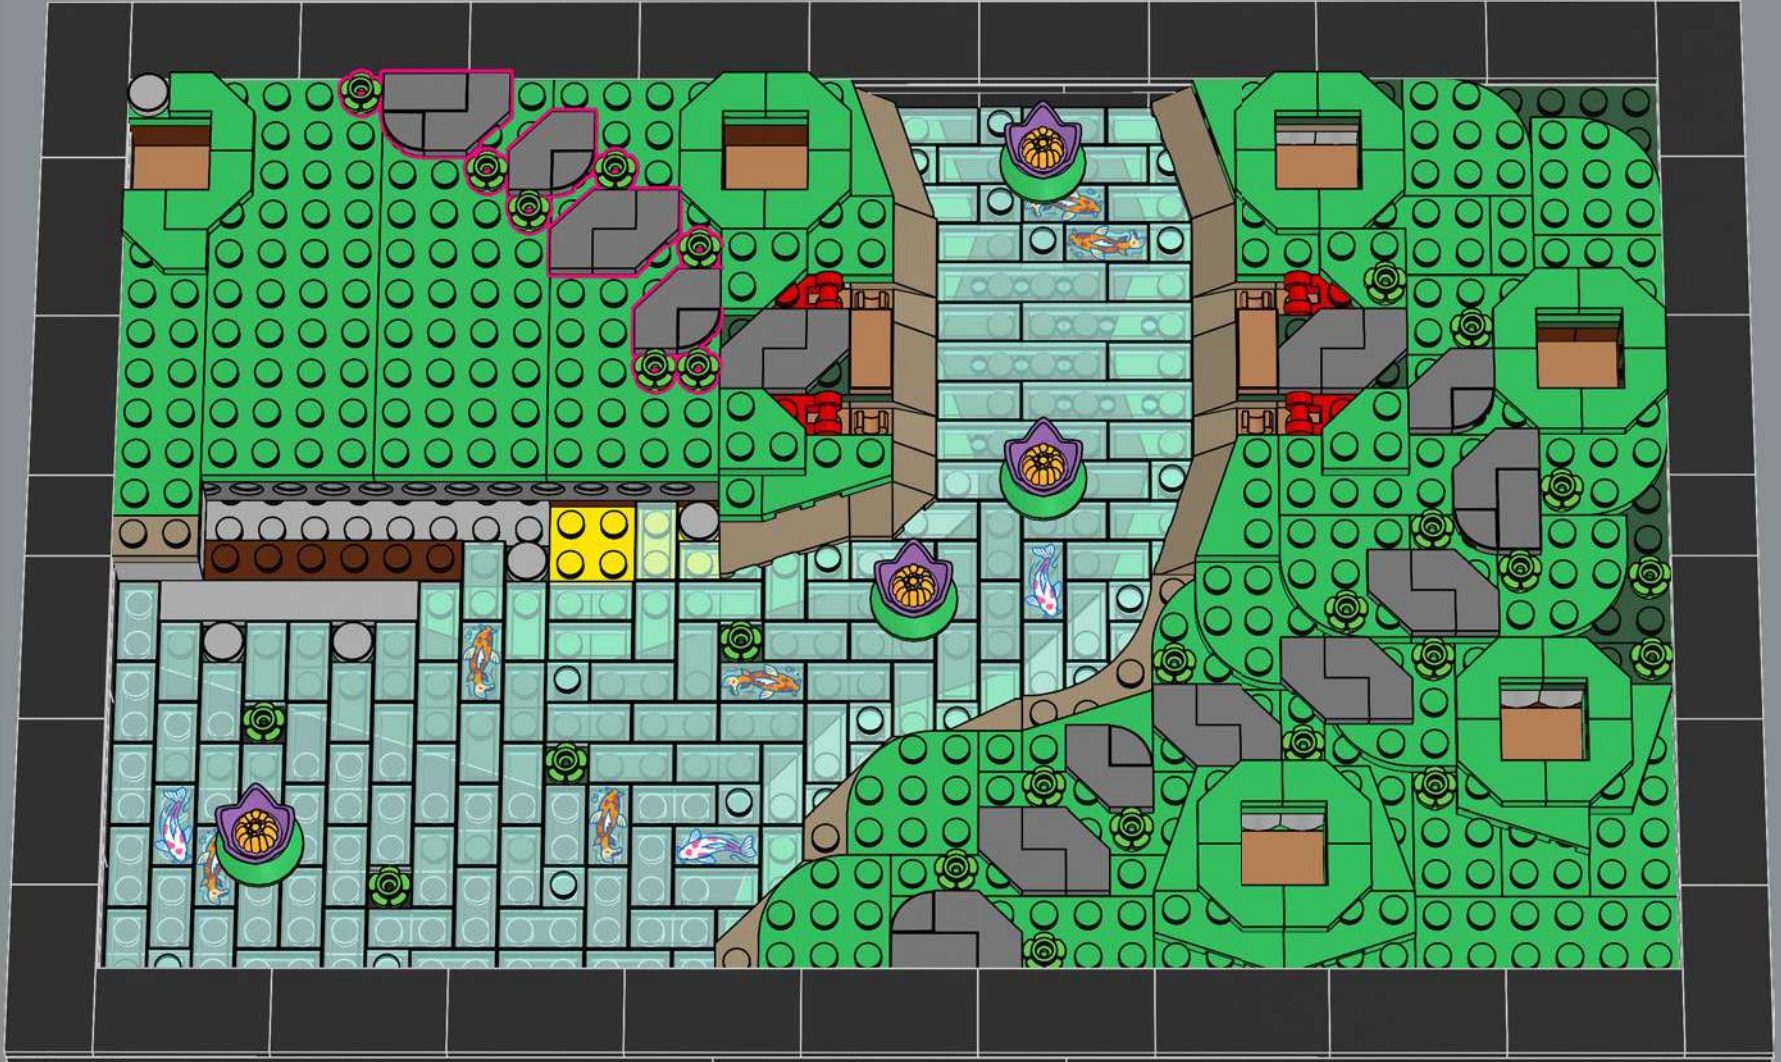

95

96

Recognise the base frame design for this model? We reused the flowerpot design from the LEGO® Icons 10281 Bonsai Tree set to emulate a similar look and feel.

97

98

99

Winding pathways invite you to see the garden
(and maybe other things?) from different perspectives.

101

102

103

104

105

106

107

108