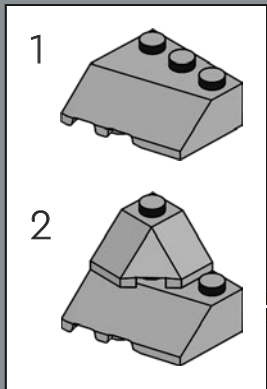

Stones, rocks and sand often bring deeper meaning to the grounds.