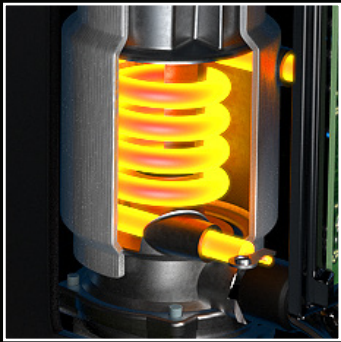

- 2300W power with an aluminium heater for longer durability
- Powerful and constant steam flow up to 50g/min
- Ready in 45 seconds
- 3 power modes to steam efficiently all clothes without damaging them
- 98°C steam to sanitize and unwrinkle all types of fabric