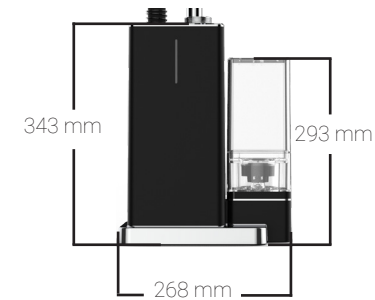

DIMENSIONS

INCLUDED ACCESSORIES

3 700734 606017

SteamOne
Vertical steamer
Ref. EUES200B