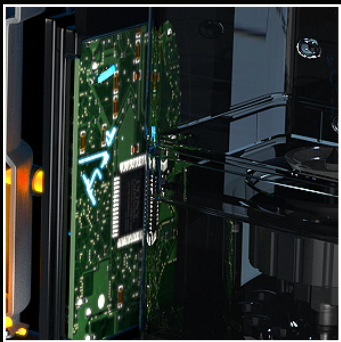

- Patented Start & Stop : automatic start and shut off of steam for better energy and water saving
- Designed & engineered in France for an unique product