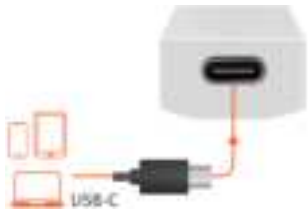

## Quick Start Guide

**XBass+** • **XSpace** • **K2 HD** • Digital filter

iEMatch

Volume control • Turbo

BAL 4.4mm output

S-BAL 3.5mm output

USB-C input • Power

Scan QR code for view the GO bar Kensei user manual on <https://ifi-audio.com/products/go-bar-kensei>

**1 Power & Audio input**

**2 Output** 🎧